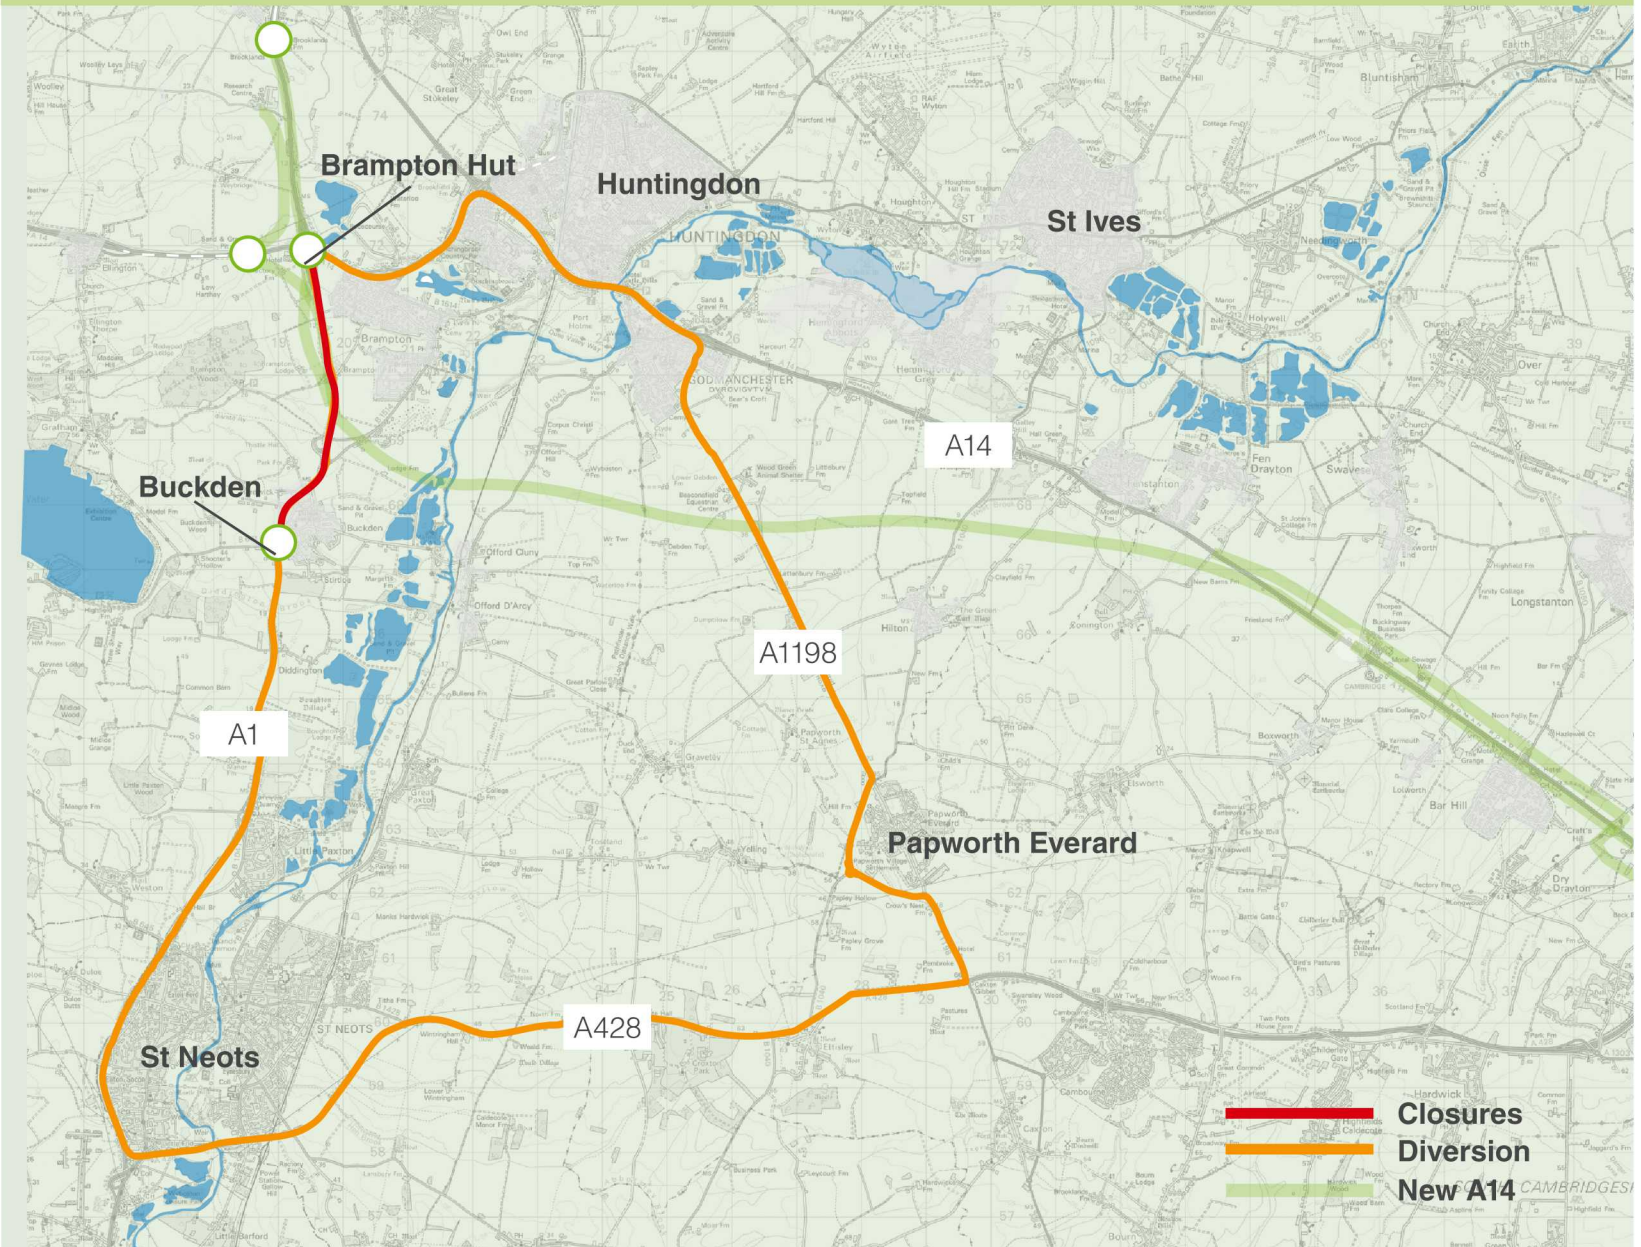

A14 Cambridge to Huntingdon improvement scheme

Diversion for A1 closures between Buckden to Brampton Hut

The scheme will:

- combat congestion, making the A14 more reliable and providing capacity for future growth
- unlock economic growth, both regionally and nationally
- improve local connectivity
- improve safety for road-users and the community
- leave a positive legacy in Cambridgeshire